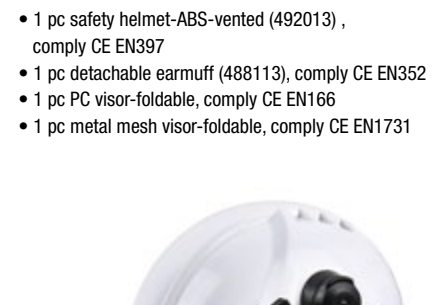

4 PC FORESTRY SAFETY SET

Item No.	Size	EAN	Inner	Outer
492104	4 pc	69762270+	0	6