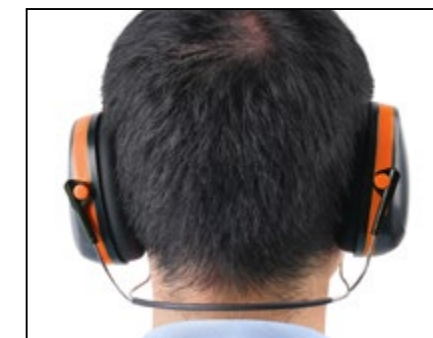

NECKBAND EAR MUFFS-CLASS 5

- Soft ear cushions
- Adjustable
- Neck band should be placed behind the head