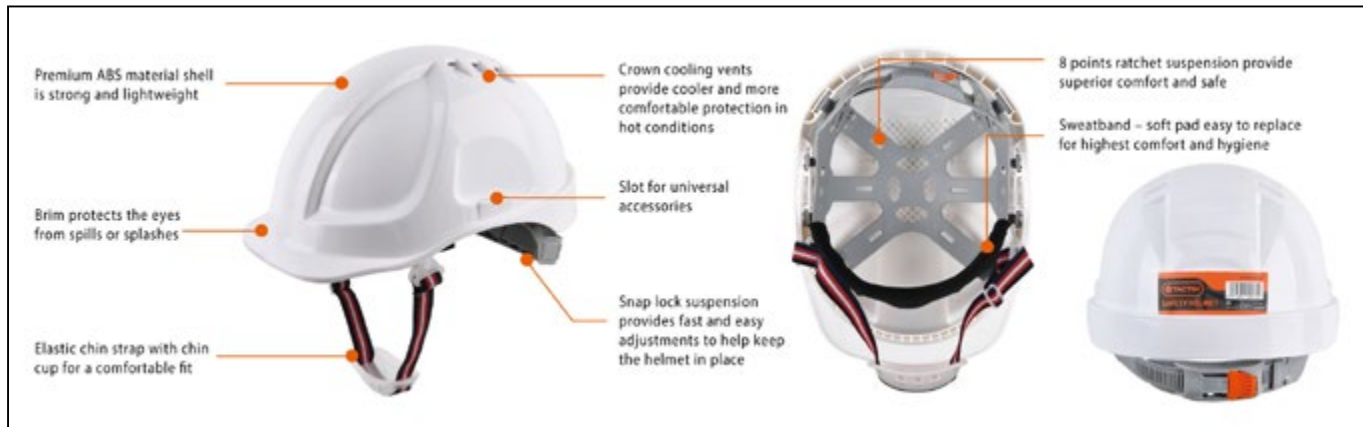

SAFETY HELMET-HDPE

Item No.	Size	EAN	Inner	Outer
492001	orange color	69426292+	0	20

FACE SHIELD-CLEAR VISOR

Item No.	Size	EAN	Inner	Outer
492071		69743345+	10	40

4 PC FORESTRY SAFETY SET

Item No.	Size	EAN	Inner	Outer
492104	4 pc	69762270+	0	6

SAFETY HELMET-ABS

Item No.	Size	EAN	Inner	Outer
492012	54-62 cm	69743345+	0	20

FACE SHIELD-MESH VISOR

Item No.	Size	EAN	Inner	Outer
492072		69743345+	10	40

SAFETY HELMET-ABS-VENTED

Item No.	Size	EAN	Inner	Outer
492013	54-62 cm (white)	5913 5	0	20
492014	54-62 cm (orange)	5914 2	0	20
492015	54-62 cm (yellow)	5915 9	0	20

BUMP CAP

Item No.	Size	EAN	Inner	Outer
492061	56-60 cm	5916 6	0	30

Mesh visor & clear visor is replaceable

7 PAIRS EAR PLUGS

- PU material
- SNR: 38dB
- CE certified

Item No.	Size	EAN	Inner	Outer
488006	7 pairs	5502 4	24	144

5 PAIRS EAR PLUGS

- PU material
- SNR: 38dB
- CE certified

Item No.	Size	EAN	Inner	Outer
488007	5 pairs	5897 8	24	144

100 PAIRS EAR PLUGS WITH PLASTIC BOX

- PU material
- SNR: 38dB
- CE certified

Item No.	Size	EAN	Inner	Outer
488008	100 pairs	5898 5	6	12

200 PAIRS EAR PLUGS

- PU material
- SNR: 38dB
- CE certified

Item No.	Size	EAN	Inner	Outer
488009	200 pairs	5899 2	0	6

BANDED EAR PLUGS PU

- SNR: 29dB

Item No.	Size	EAN	Inner	Outer
488042		5904 3	12	72

5 PAIRS CORDED EAR PLUGS

- PU material
- SNR: 38dB
- CE certified

Item No.	Size	EAN	Inner	Outer
488017	5 pairs	5900 5	24	144

100 PAIRS CORDED EAR PLUGS

- PU material
- SNR: 38dB
- CE certified

Item No.	Size	EAN	Inner	Outer
488018	100 pairs	5901 2	6	12

2 PAIRS CORDED EAR PLUGS WITH BOX

- SILICONE material
- SNR: 32dB
- CE certified

Item No.	Size	EAN	Inner	Outer
488024	2 pairs	5503 1	24	144

5 PAIRS CORDED EAR PLUGS

- SILICONE material
- SNR: 32dB
- CE certified

Item No.	Size	EAN	Inner	Outer
488031	5 pairs	5902 9	24	144

50 PAIR CORDED EAR PLUGS

- SILICONE material
- SNR: 32dB
- CE certified