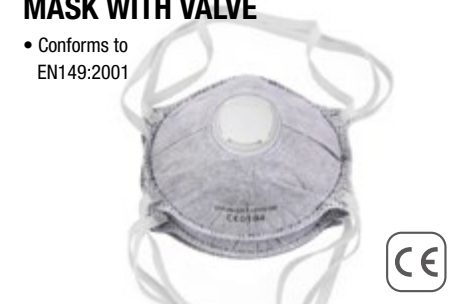

3 PC FFP2 DUST MASK WITH VALVE

- Conforms to EN149:2001

Item No.	Size	EAN	Inner	Outer
486023	3 pc FFP2	69426292+	12	120

3 PC N95 DUST MASK

- NIOSH approved

Item No.	Size	EAN	Inner	Outer
486203	3 pc N95	69426292+	12	120

3 PC N95 DUST MASK WITH VALVE

- NIOSH approved

Item No.	Size	EAN	Inner	Outer
486213	3 pc N95	69426292+	12	120

30 PC DISPOSABLE DUST MASK

Item No.	Size	EAN	Inner	Outer
486530	30 pc	69426292+	12	48

3 PC FFP2 CARBON FILTER DUST MASK WITH VALVE

- Conforms to EN149:2001

Item No.	Size	EAN	Inner	Outer
486313	3 pc FFP2	69743345+	12	120

SAFETY HELMET-HDPE

Item No.	Size	EAN	Inner	Outer
492001	orange color	69426292+	0	20

FACE SHIELD-CLEAR VISOR

Item No.	Size	EAN	Inner	Outer
492071		69743345+	10	40